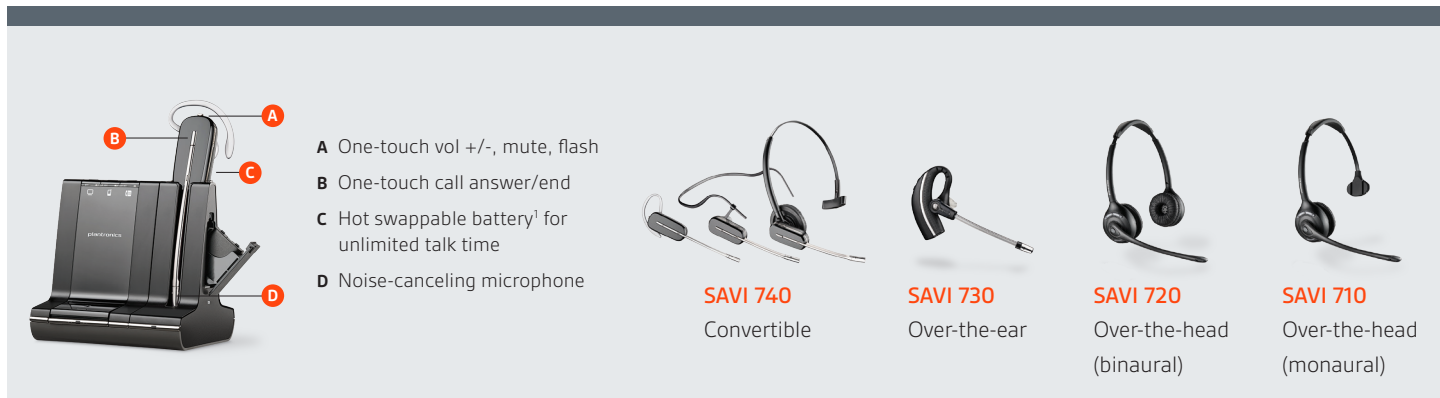

SAVI 700 SERIES

Multiple devices. Singular control.

The Savi 700 series is changing the way productivity-focused office professionals communicate. With multi-device connectivity, an ultra-versatile convertible headset, and up to 350 feet of wireless range, now you can easily manage PC, mobile and desk phone calls with the most intelligent wireless headset system on the market.

Multi-device connectivity

SAVI 700 SERIES

- A** One-touch vol +/-, mute, flash
- B** One-touch call answer/end
- C** Hot swappable battery¹ for unlimited talk time
- D** Noise-canceling microphone

SAVI 740
Convertible

SAVI 730
Over-the-ear

SAVI 720
Over-the-head
(binaural)

SAVI 710
Over-the-head
(monaural)

SUPERIOR CALL MANAGEMENT

- 3-way connectivity to easily switch and mix PC, mobile and desk phone audio
- Automatically routes mobile audio to whichever device you pick up
- Easily transfer audio between headset and mobile phone to take calls on-the-road
- UC presence automatically updated when on a PC, mobile or desk phone call
- Energy efficient adaptive power system optimizes for range and talk time
- Conference in up to three additional headsets and guests can continue through multiple calls

SAVI 740 INNOVATIVE DESIGN

- Lightest DECT wireless headset on the market
- Three comfortable wearing styles
- Hot swappable battery¹ for unlimited talk time

PREMIUM SOUND QUALITY

- Advanced wideband audio using CAT-iq technology for high definition voice quality
- Noise-canceling microphone reduces background noise interruptions
- Enhanced Digital Signal Processing (DSP) provides more natural voice sounds